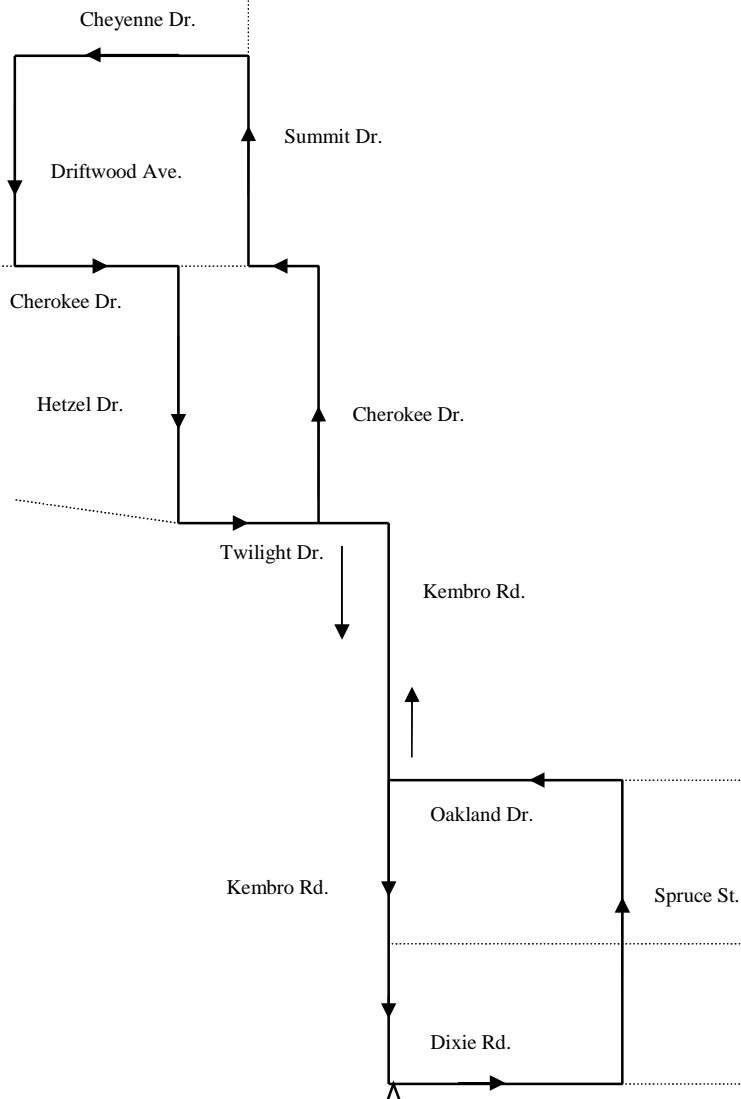

“Blueberry Bash” Fun-Run
Saturday, June 23, 2012
Check-in: 6:00 am * Race: 7:00 am

↑
 NAS Whiting Field

Hwy. 87 / 89

**“Blueberry Bash” Fun-Run
 From The Arc Santa Rosa:**
 Start going R on Dixie
 L on Spruce
 L on Oakland
 R on Kembro / Twilight
 R on Cherokee
 R on Summit
 L on Cheyenne
 L on Driftwood
 L on Cherokee
 R on Hetzel
 L on Twilight
End at The Arc Santa Rosa

Hwy. 87 / 89

Milton

★
 The Arc
 Santa Rosa, Inc.
 6225 Dixie Rd
 Milton, FL 32570